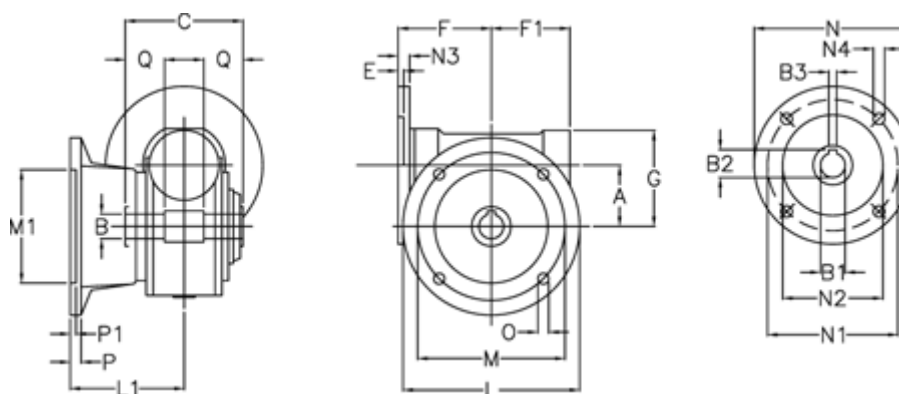

Data Sheet

Article number: 3902044010423
Description: Worm gear
VF 44-F1-10-63B14

Measures

A	= 44.6	F1	= 54	N2	= 60
B	= 18 H7	G	= 71	N3	= 8
B1 E7	= 11	L	= 110	N4	= 5.5
B2	= 12.8	L1	= 60.5	O	= 8.5
B3 H9	= 4	M	= 87	P	= 9
C	= 64	M1	= 60	P1	= 7
E	= 2	N	= 90	Q	= 24.5
F	= 65	N1	= 75		